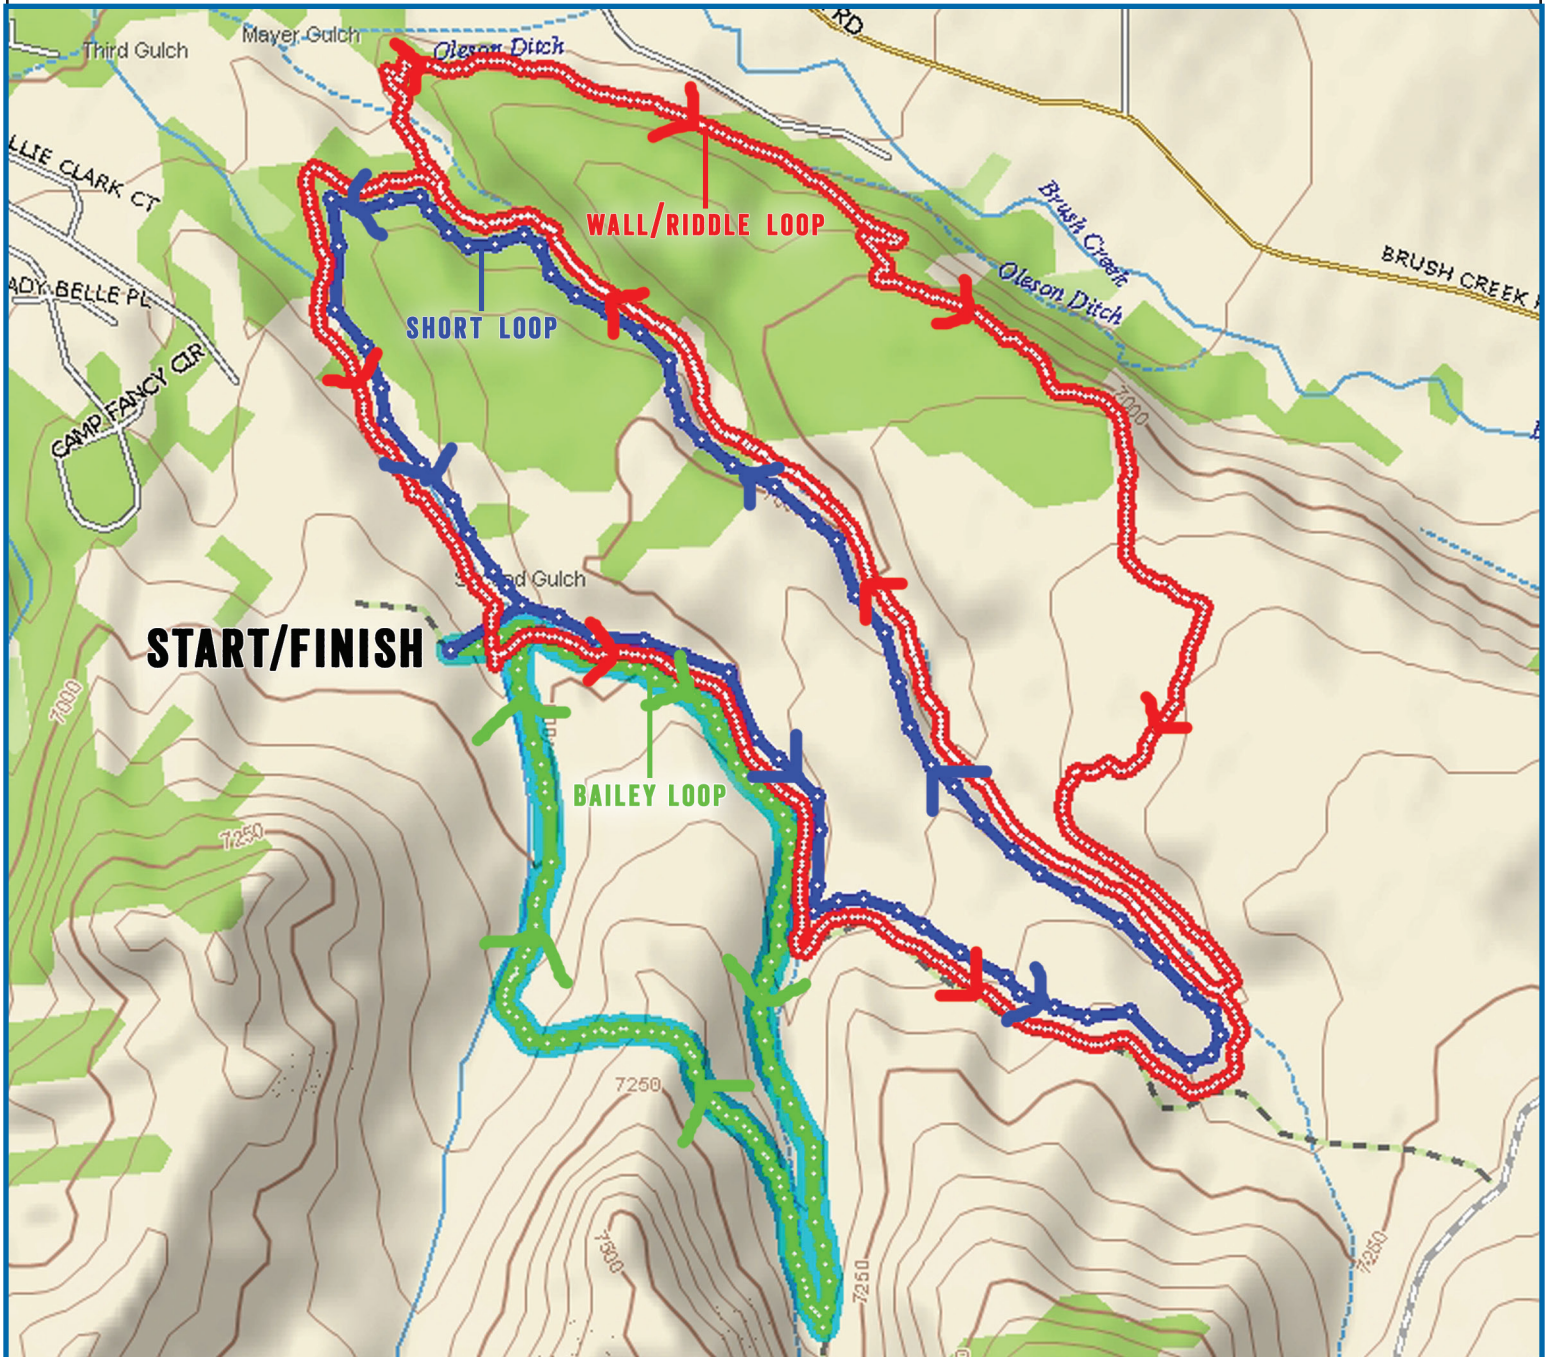

Eagle Ranch Classic

May 31, 2023 | Town of Eagle, CO

BLOCH & CHAPLEAU
ATTORNEYS AT LAW

VAIL RECREATION DISTRICT

MOUNTAIN BIKE TOWN SERIES

No parking at the start point;
parking is available in town
or at Brush Creek Elementary.
Walk or ride to the start.

Bailey Loop - 2.1 miles
Short Loop - 3.4 miles
Wall/Riddle Loop - 7.1 miles

BLOCH & CHAPLEAU
CATES ONGERT
ATTORNEYS AT LAW

VAIL RECREATION
DISTRICT