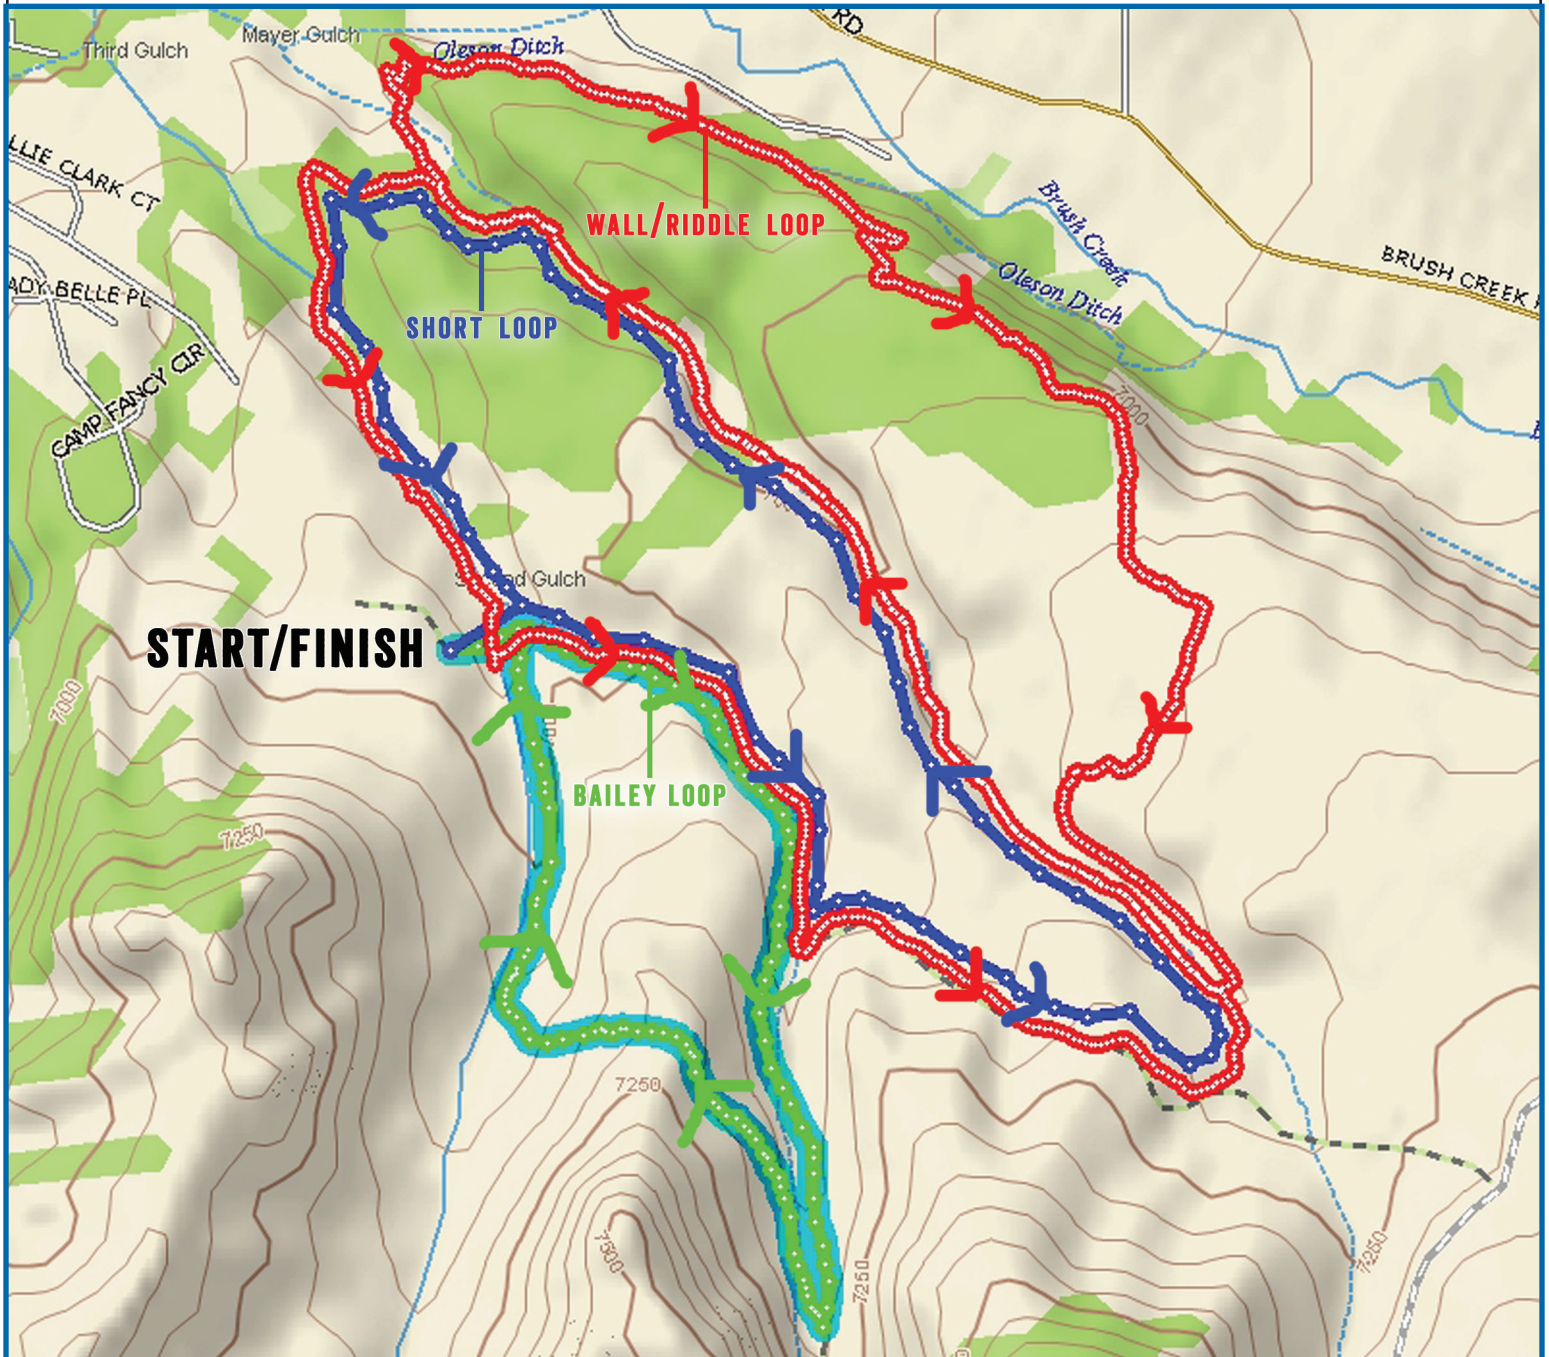

Eagle Ranch Classic

June 1, 2022 | Town of Eagle, CO

BLOCH & CHAPLEAU
ATTORNEYS AT LAW

VAIL RECREATION DISTRICT

MOUNTAIN BIKE TOWN SERIES

No parking at the start point;
parking is available in town
or at Brush Creek Elementary.
Walk or ride to the start.

Bailey Loop - 2.1 miles

Short Loop - 3.4 miles

Wall/Riddle Loop - 7.1 miles

BLOCH & CHAPLEAU
CATES ONGERT
ATTORNEYS AT LAW

VAIL RECREATION
DISTRICT