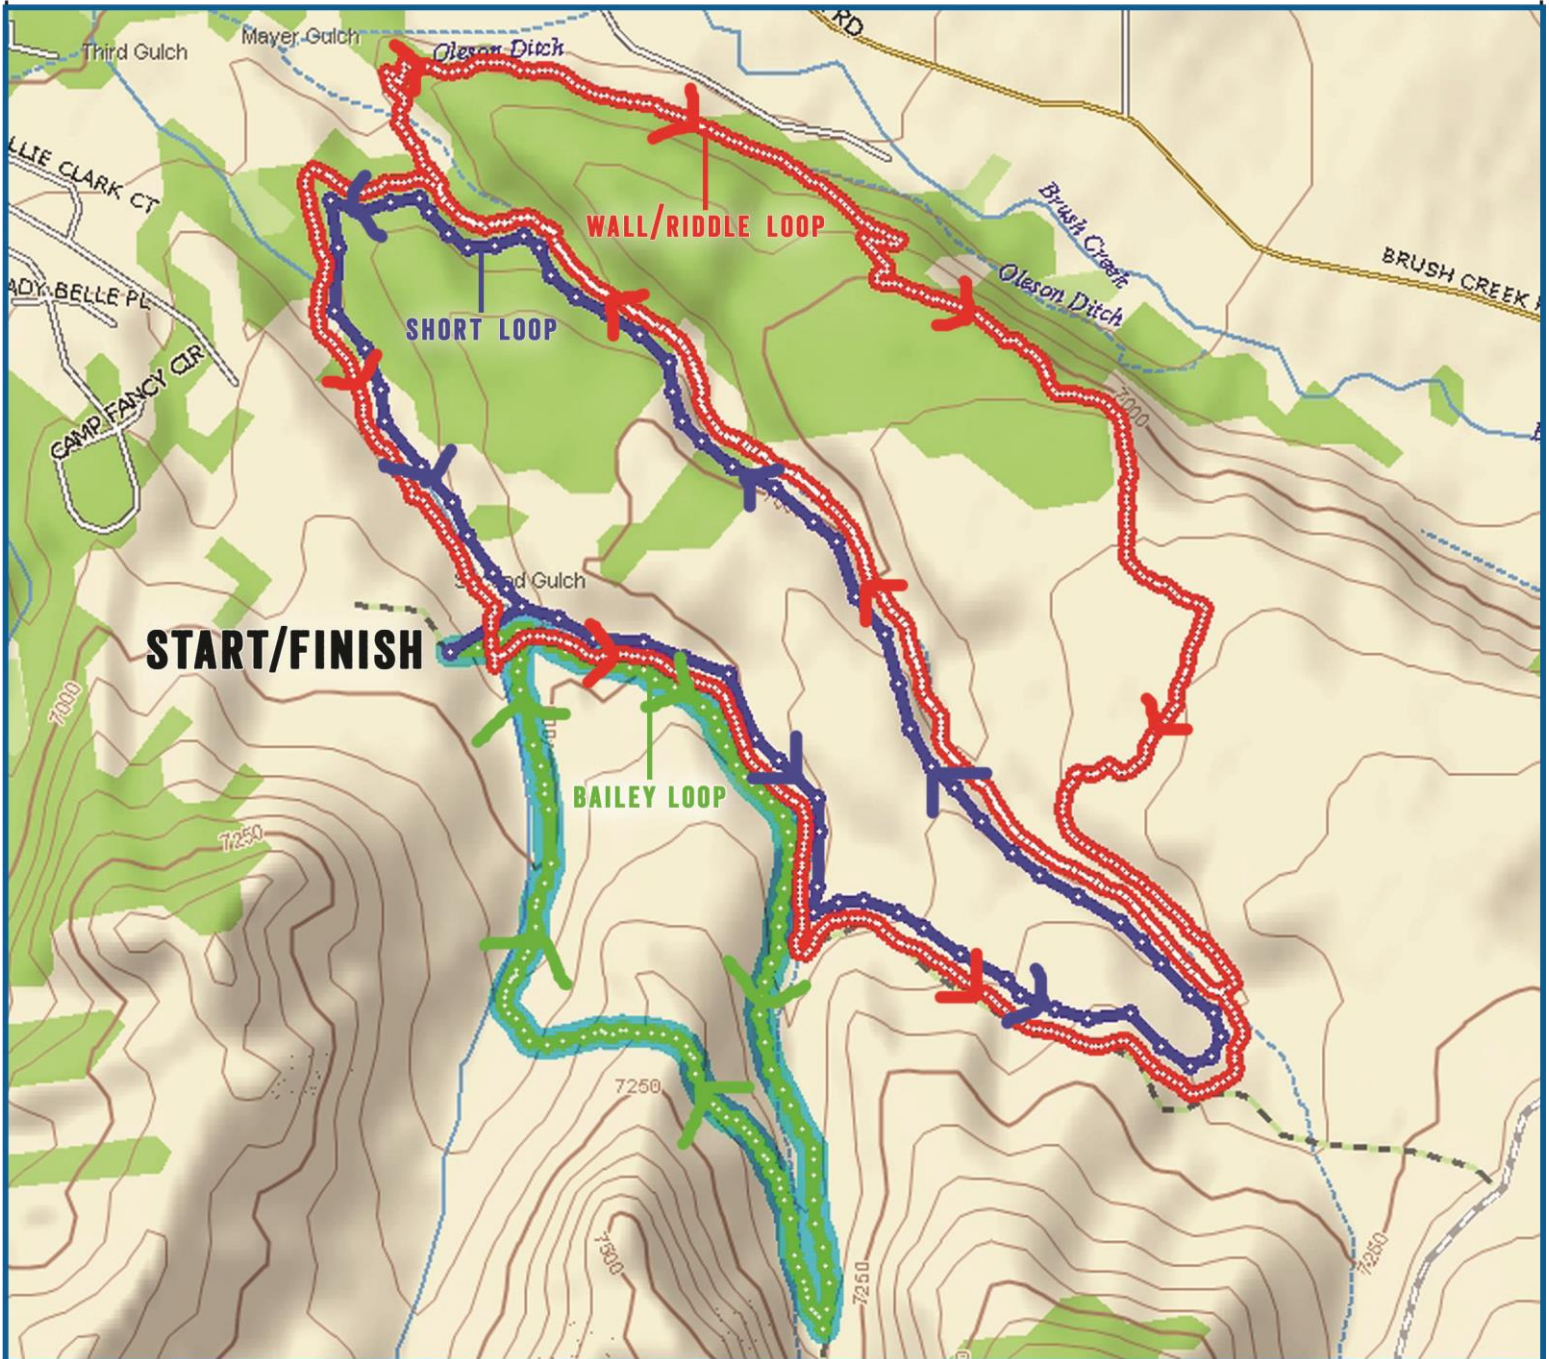

Eagle Ranch Classic

May 29, 2024 | Town of Eagle, CO

VAIL RECREATION DISTRICT

MOUNTAIN BIKE TOWN SERIES

No parking at the start point;
parking is available in town
or at Brush Creek Elementary.
Walk or ride to the start.

Bailey Loop - 2.1 miles
Short Loop - 3.4 miles
Wall/Riddle Loop - 7.1 miles