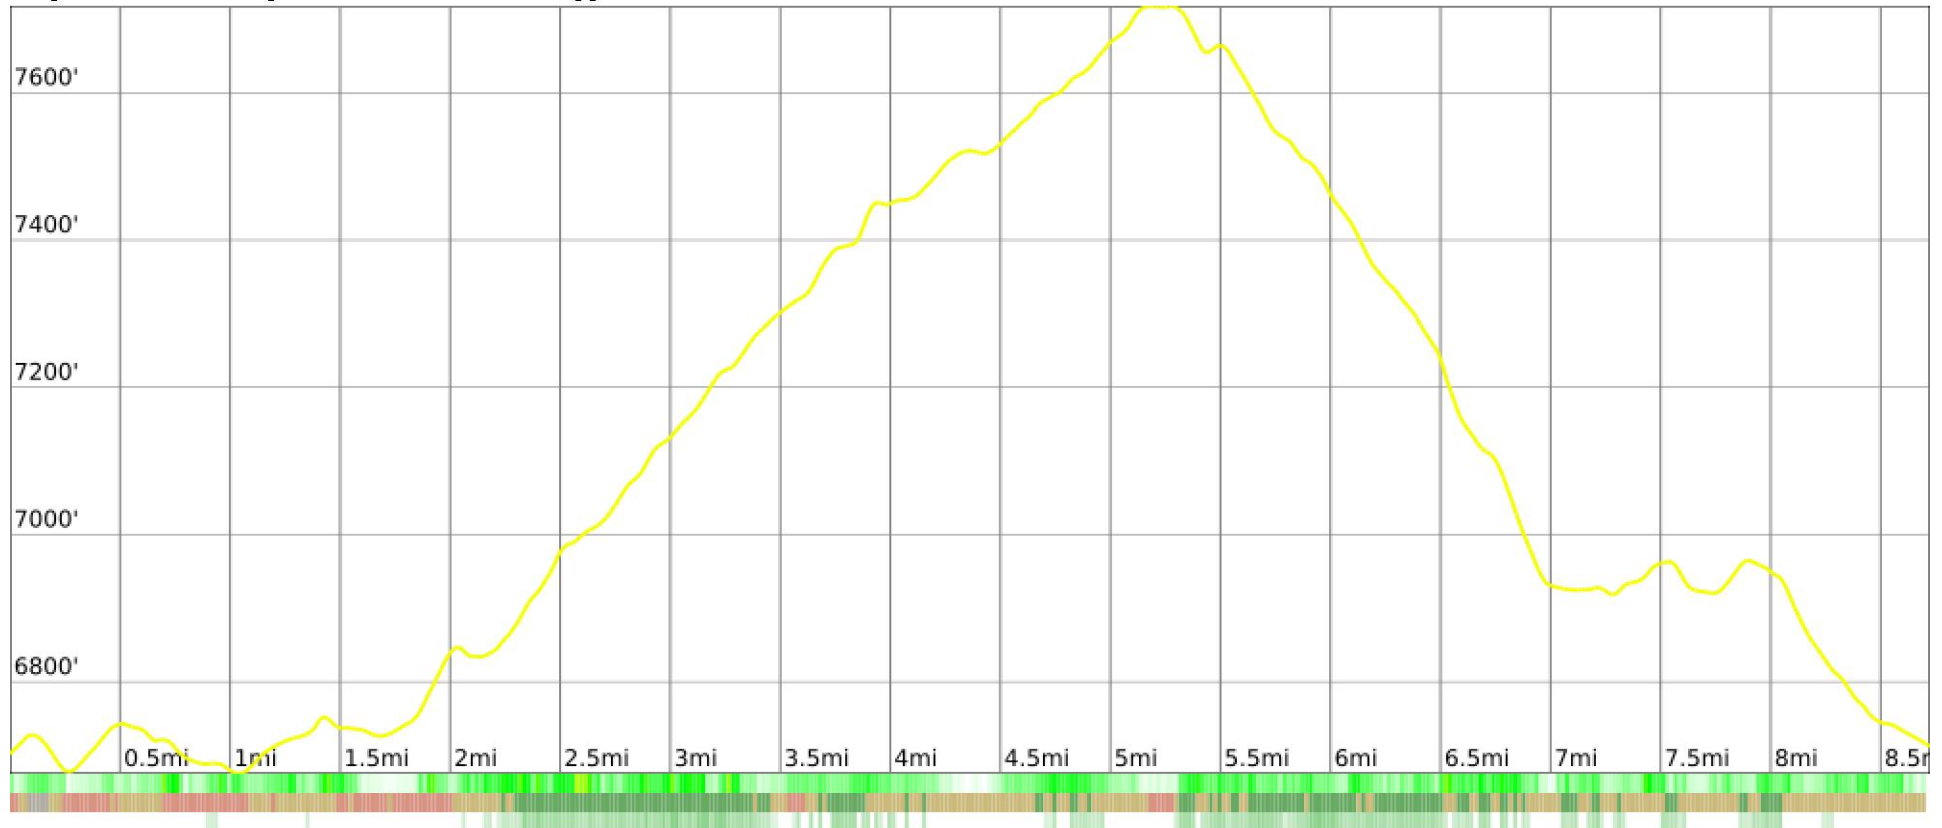

Boneyard Boogie 13K

range 6673' to 7717' gain 1289' loss 1280' exaggeration 17.7x

Slope Angle (top), Land Cover (middle), Tree Cover (bottom)

Min 6675'
 Avg 7101'
 Max 7718'
 Delta 1043'

Min 0°
 Avg 11°
 Max 26°

N 25%

Land Cover

- Shrub 48%
- Forest 35%
- Developed 16%
- Barren 1%