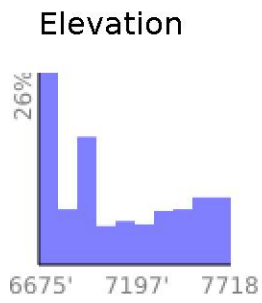

Boneyard Boogie 13K

range 6673' to 7717' gain 1289' loss 1280' exaggeration 17.7x

Slope Angle (top), Land Cover (middle), Tree Cover (bottom)

Min 6675'
 Avg 7101'
 Max 7718'
 Delta 1043'

Min 0°
 Avg 11°
 Max 26°

N 25%

Land Cover

- Shrub 48%
- Forest 35%
- Developed 16%
- Barren 1%