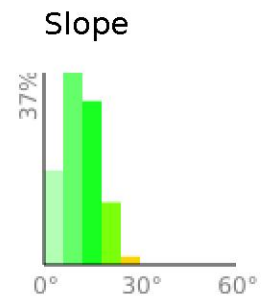

Boneyard Boogie 13K

range 6673' to 7717' gain 1289' loss 1280' exaggeration 17.7x

Slope Angle (top), Land Cover (middle), Tree Cover (bottom)

Min 6675'
 Avg 7101'
 Max 7718'
 Delta 1043'

Min 0°
 Avg 11°
 Max 26°

N 25%

Land Cover

- Shrub 48%
- Forest 35%
- Developed 16%
- Barren 1%