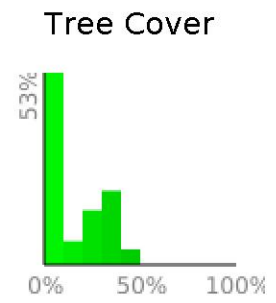

Boneyard Boogie 13K

range 6673' to 7717' gain 1289' loss 1280' exaggeration 17.7x

Slope Angle (top), Land Cover (middle), Tree Cover (bottom)

Min 6675'
 Avg 7101'
 Max 7718'
 Delta 1043'

Min 0°
 Avg 11°
 Max 26°

N 25%

Land Cover

- Shrub 48%
- Forest 35%
- Developed 16%
- Barren 1%