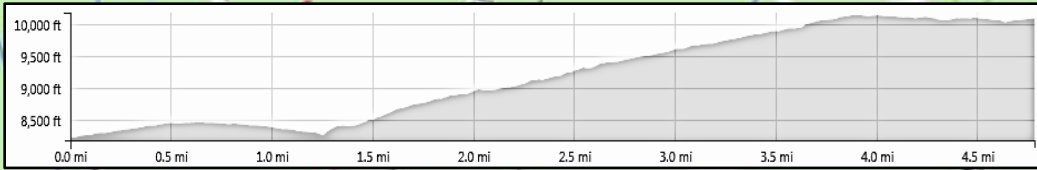

**Finish – Mid-Vail, 10138’
Top of Gondola One**

ELEVATED-DENTAL

Aid Station: Mile 2.3

**4.6 Miles
2337’ elevation gain**

**Start – 8186’
Base of Gondola One**

Dynafit Berry Picker